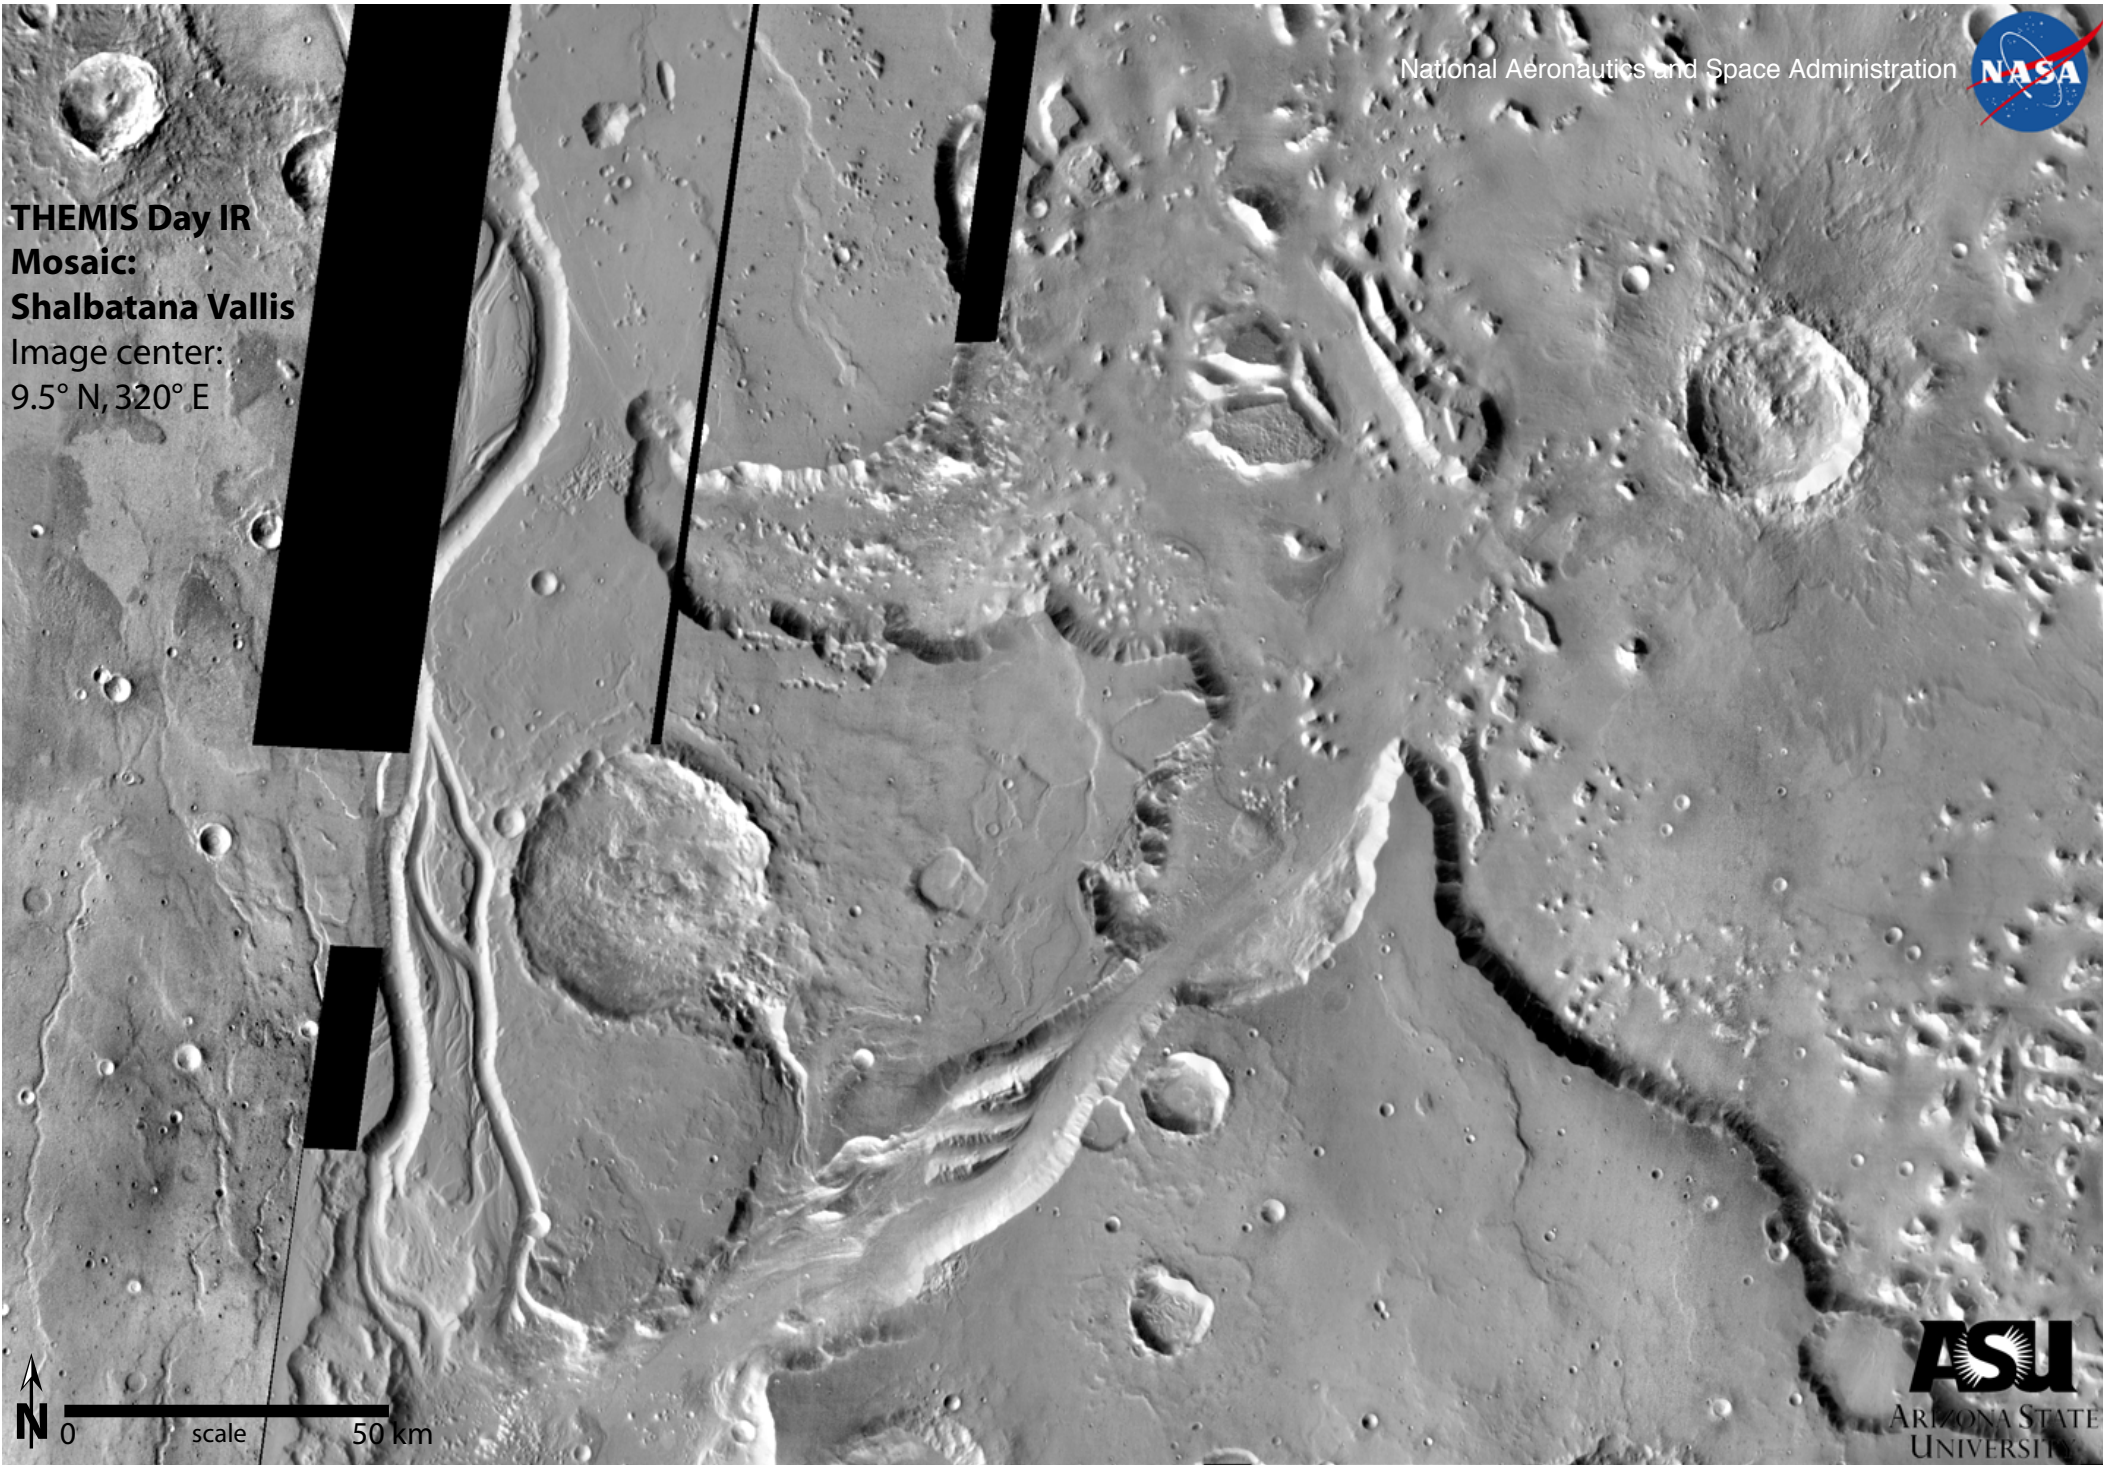

**THEMIS Day IR
Mosaic:
Shalbatana Vallis**
Image center:
9.5° N, 320° E

 0 scale 50 km